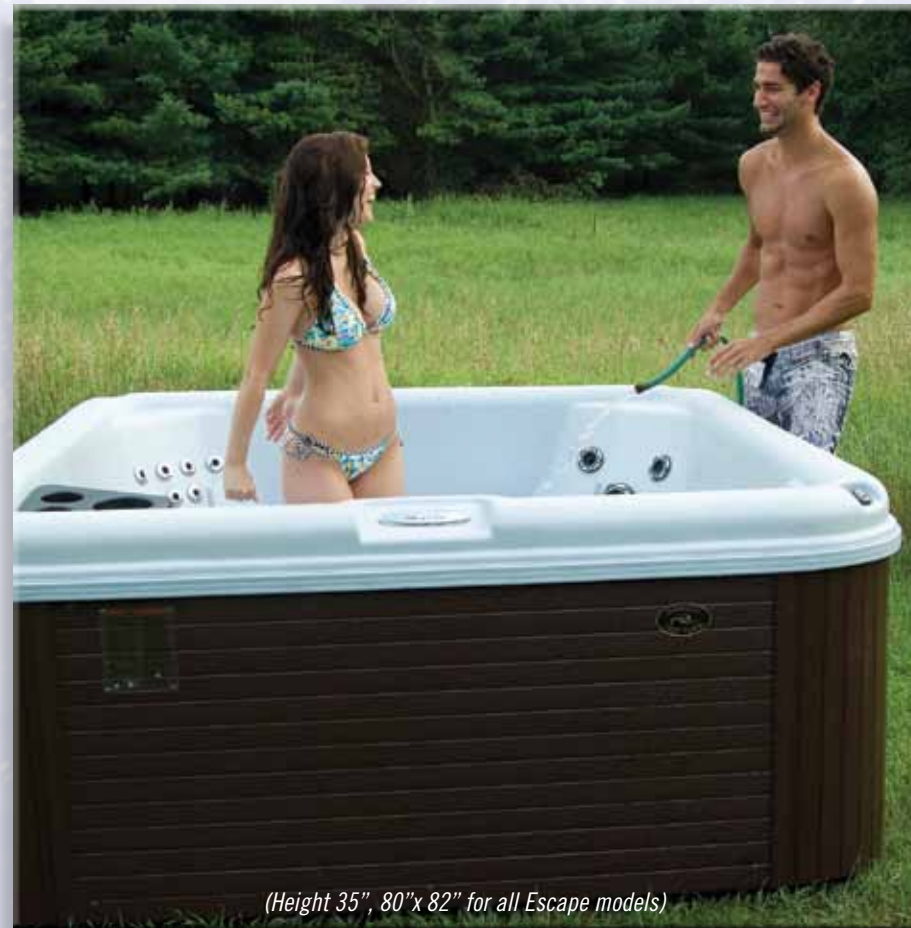

Escape Pm	Escape Pm R
Adult Seating	6	6
# of Jets	45	45
# of DTS Turbos	1	1
Rotational Massage Jets	11	10
Euro Massage Jets	21	25
Penetrating Target Jets	9	5
Foot Jet	Yes (2)	Yes (3)
Ozone Jets	1	1
Filter Type	EZ Top Load	EZ Top Load
# Pumps (all 2 speed)	2	2
LED Light System	Yes	Yes
Heater Type	SS	SS
Heater KW 110v / 220v	4	4
Electronic System	Hard Wire	Hard Wire
Voltage / Amps	240/50 only	240/50 only
Height	35"/89cm	35"/89cm
Width	80"/204cm	80"/204cm
Length	82"/208cm	82"/208cm
Dry Weight lbs / kgs.	525/238	525/238
Capacity Gal. / Liter	425/1608	425/1608
Cabinet Colors	All	All
Shell Colors	All	All

(Height 35", 80"x 82" for all Escape models)