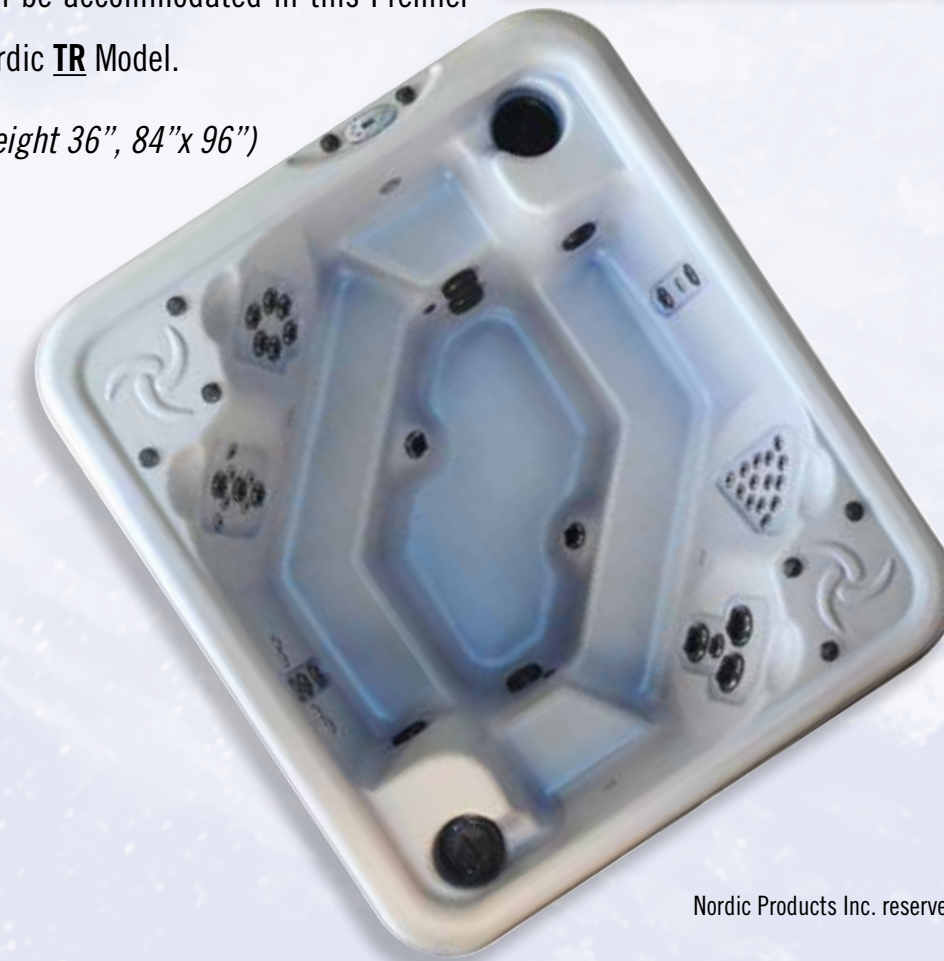

Adult Seating	8
# of Jets	49
# of DTS Turbos	2
Rotational Massage Jets	7
Euro Massage Jets	25
Penetrating Target Jets	11
Foot Jet	Yes (2)
Ozone Jets	2
Filter Type	EZ Top Load
# Pumps (all 2 speed)	2
LED Light System	Yes
Heater Type	SS
Heater KW 110v / 220v	4
Electronic System	Hard Wire
Voltage / Amps	240/50 only
Height	36"/91cm
Width	84"/213cm
Length	96"/244cm
Dry Weight lbs / kgs.	625/283
Capacity Gal. / Liter	500/1893
Cabinet Colors	All
Shell Colors	All

Nordic Products Inc. reserves the right to change any specifications without notice.