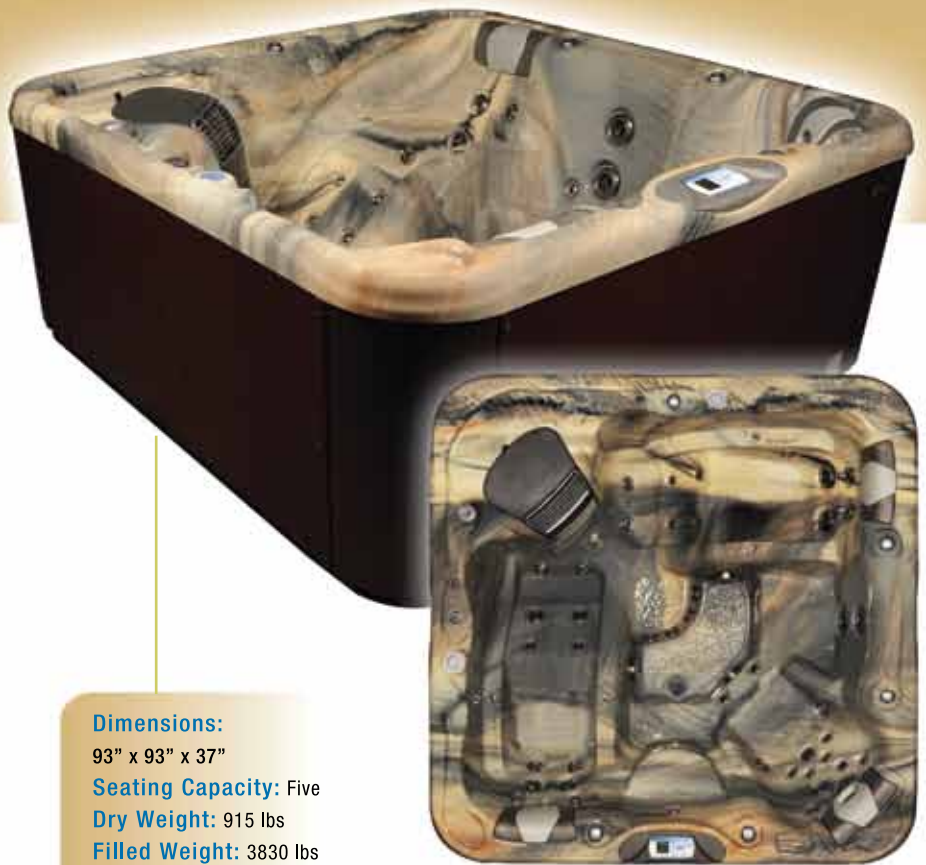

The Dream

Standard Features:

Comfortable Seating

- Comfort Fit Shell with 2 Reclina-Seats
- Comfort Rest Pillows
- Comfort Rest Console

Customizable Massage

AquaFlex Massage Technology

- 54 All Active Comfort Massage Jets
- 2 Personal AquaFlex Massage Controls
- AcuPressure Neck Massage
- 1 Comfort Massage Pump
- 2 AquaFlex Pumps
- Zoned Manifold Air Controls
- Manifold High Performance Plumbing

Additional Features

- LED Mood & Safety Lighting
- LED Bezel Accent Lighting
- Dual Rain Drop Waterfall & Control Valve
- Aromatherapy

Dimensions:

93" x 93" x 37"

Seating Capacity: Five

Dry Weight: 915 lbs

Filled Weight: 3830 lbs

Heater Output: 4 KW

CM Pump 1: 4.6 hp 56 Frame Single Speed

AquaFlex Pumps: GE 12 V / 6 AMP Variable Speed X2

Micro Filters: 2 x 50 sq. ft. each

Surface: Crosslink Premium Acrylic

Shell: Polyester / Vinylester / Glasslock